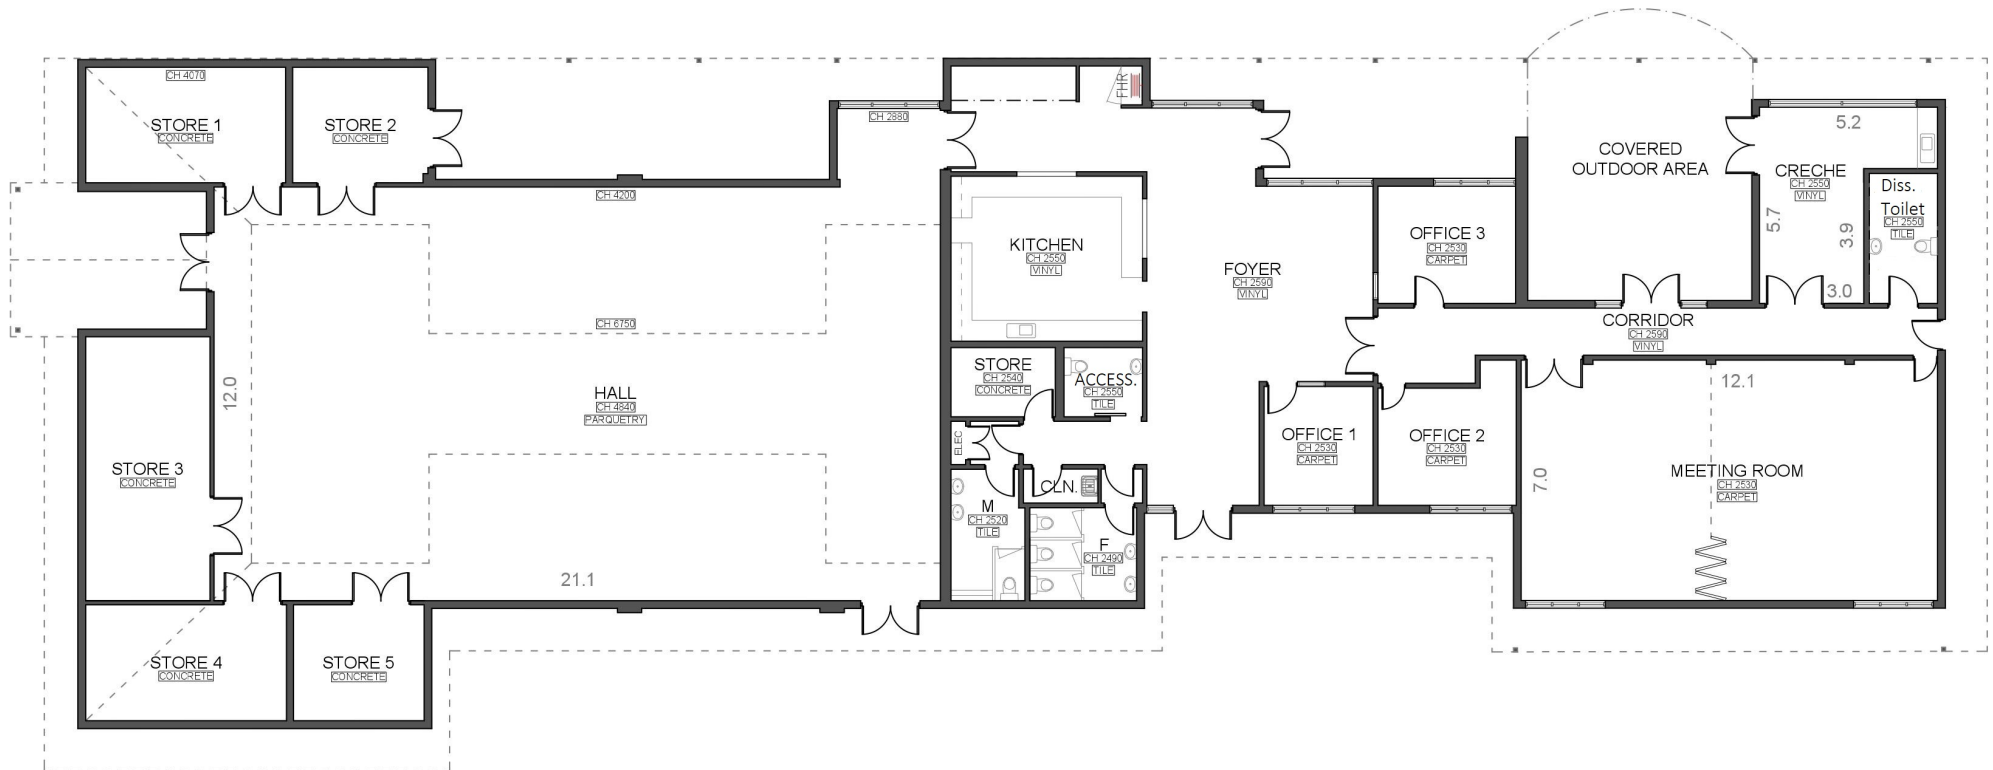

# North East Community House Inc. Floor Plan

North East Community House Inc.

PARQUETRY = FLOOR TYPE  
 CH1000 = CEILING HEIGHT

Hillcrest Community Centre  
 27-31 Queensborough Ave, Hillcrest  
 8266 7267